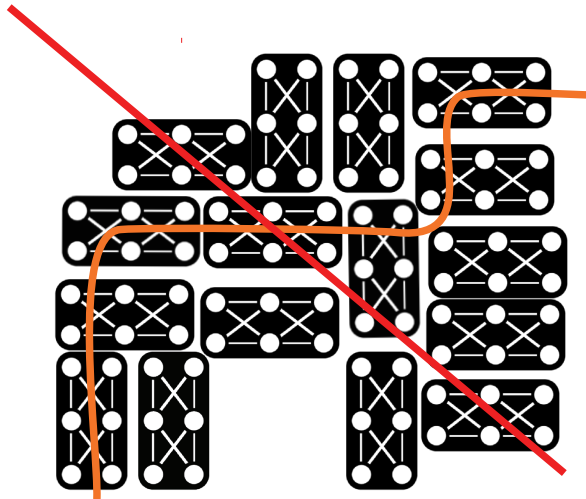

Ultimate Flexibility with Silva Cell

Silva Cells were engineered for ultimate flexibility, adapting to nearly any site layout or constraint. Whether bending with a radius, offsetting rows, or accommodating utilities within or alongside the cells, our system integrates within any environment — whatever the obstacle, Silva Cell brings your project vision to reality.

Offset Configurations

Adaptable Spacing

Utilities Within Cells

Utilities Alongside Cells

Curved Layouts

Silva Cell Sizing & Spacing

Silva Cell Deck: 

Utility Pipes:  