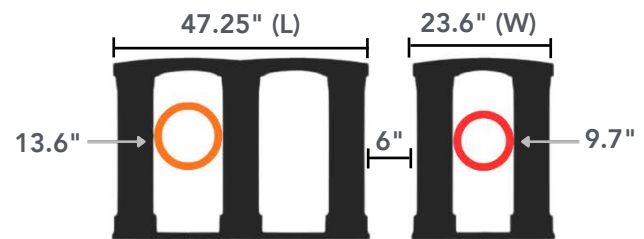

Offset Configurations

Adaptable Spacing

Utilities Within Cells

Utilities Alongside Cells

Curved Layouts

Silva Cell Sizing & Spacing

Silva Cell Deck: 

Utility Pipes:  