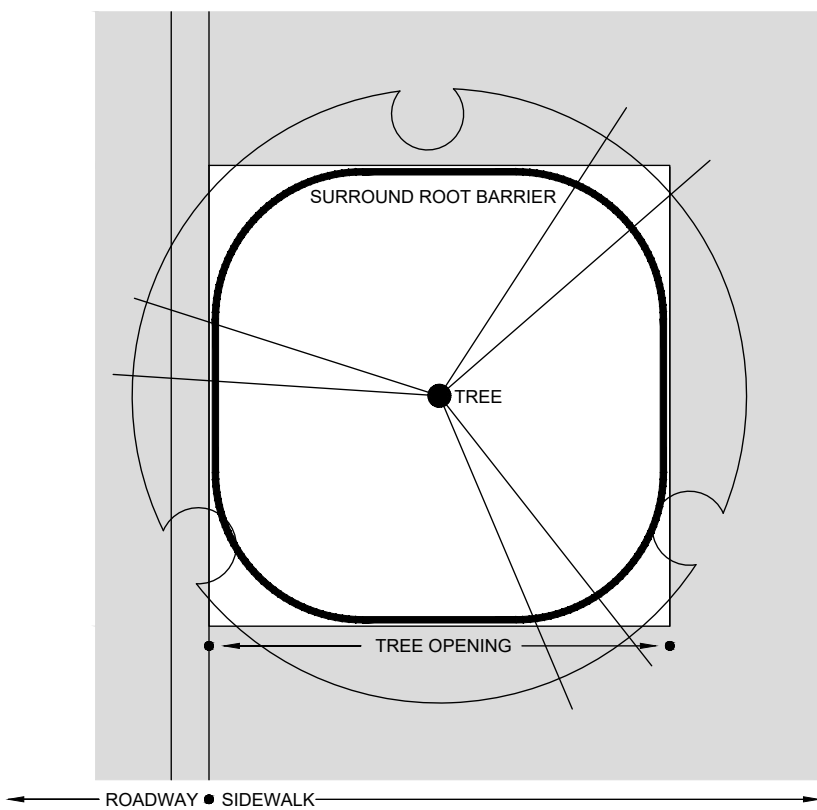

DeepRoot Green Infrastructure, LLC
www.deeproot.com
info@deeproot.com
Toll Free: 800 458 7668

○ DEEPROOT TREE ROOT BARRIER - SURROUND APPLICATION
NOT TO SCALE

DEEPROOT TREE ROOT BARRIER
SURROUND APPLICATION